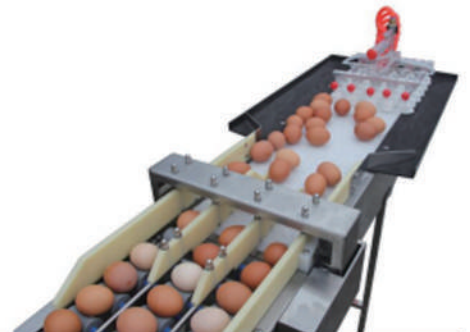

**604A
ACCUMULATOR**

Features

- ◆ ZENYER 604A accumulator is specially designed for egg loading, it can be attached with the 101A/B or 102A/B ZENYER egg grader.
- ◆ You can load 30 eggs at a time onto the 604A accumulator if you have the ZENYER 602 vacuum egg lifter.
- ◆ Through the 604A accumulator, eggs are divided into 2 lines and transferred into the 101A/101B egg grader or separated into 3 lines and transferred into the 102A/102B egg grader.
- ◆ Has a compact structure and occupies minimal space.

Model	ZYS-D24/80
Product code	604A
Power	90W,50HZ
Voltage*	220V-240V,Single phase
Dimension (L*W*H)	0.9*0.42*1M
Net weight	45 kg
Gross weight	80 kg
Function	Accumulator & transition and optional vacuum egg lifter